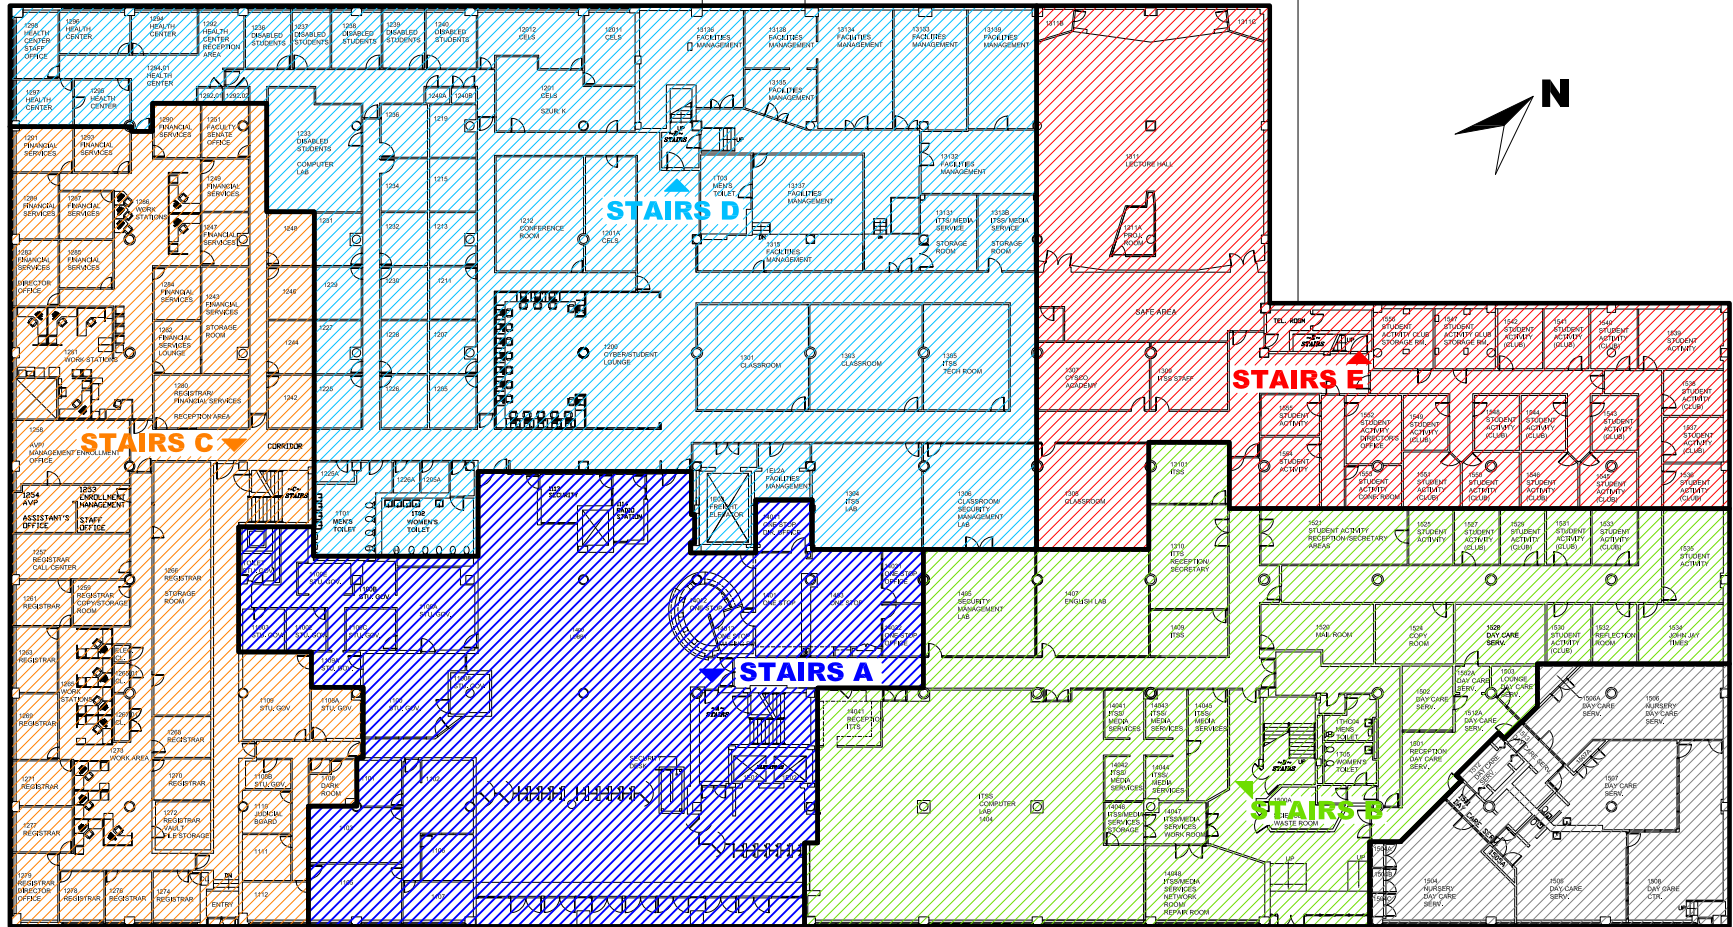

60TH STREET

10TH AVENUE

EXIT GREY

59TH STREET

EVACUATION SAFETY PLAN

NORTH HALL CAMPUS FIRST FLOOR

JOHN JAY COLLEGE OF CRIMINAL JUSTICE 445 WEST 59TH STREET NEW YORK, NY 10019

EVACUATION SAFETY PLAN

NORTH HALL CAMPUS THIRD FLOOR

JOHN JAY COLLEGE OF CRIMINAL JUSTICE 445 WEST 59TH STREET NEW YORK, NY 10019