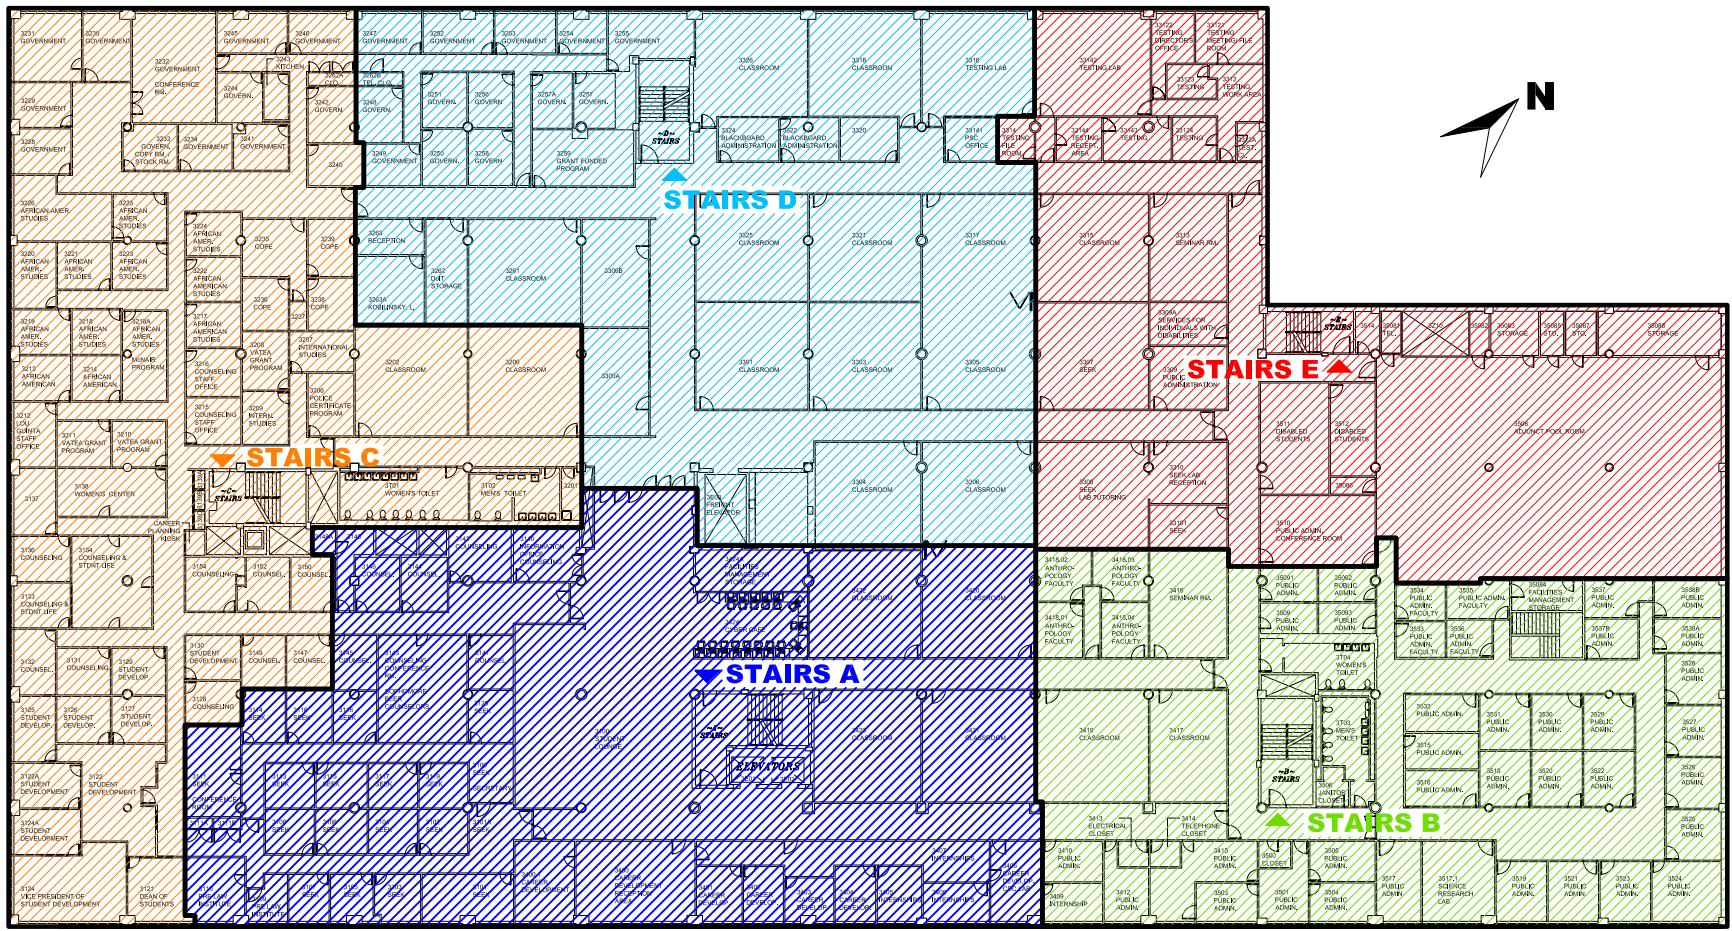

60TH STREET

10TH AVENUE

EXIT GREY

59TH STREET

EVACUATION SAFETY PLAN

NORTH HALL CAMPUS FIRST FLOOR

JOHN JAY COLLEGE OF CRIMINAL JUSTICE 445 WEST 59TH STREET NEW YORK, NY 10019

EVACUATION SAFETY PLAN