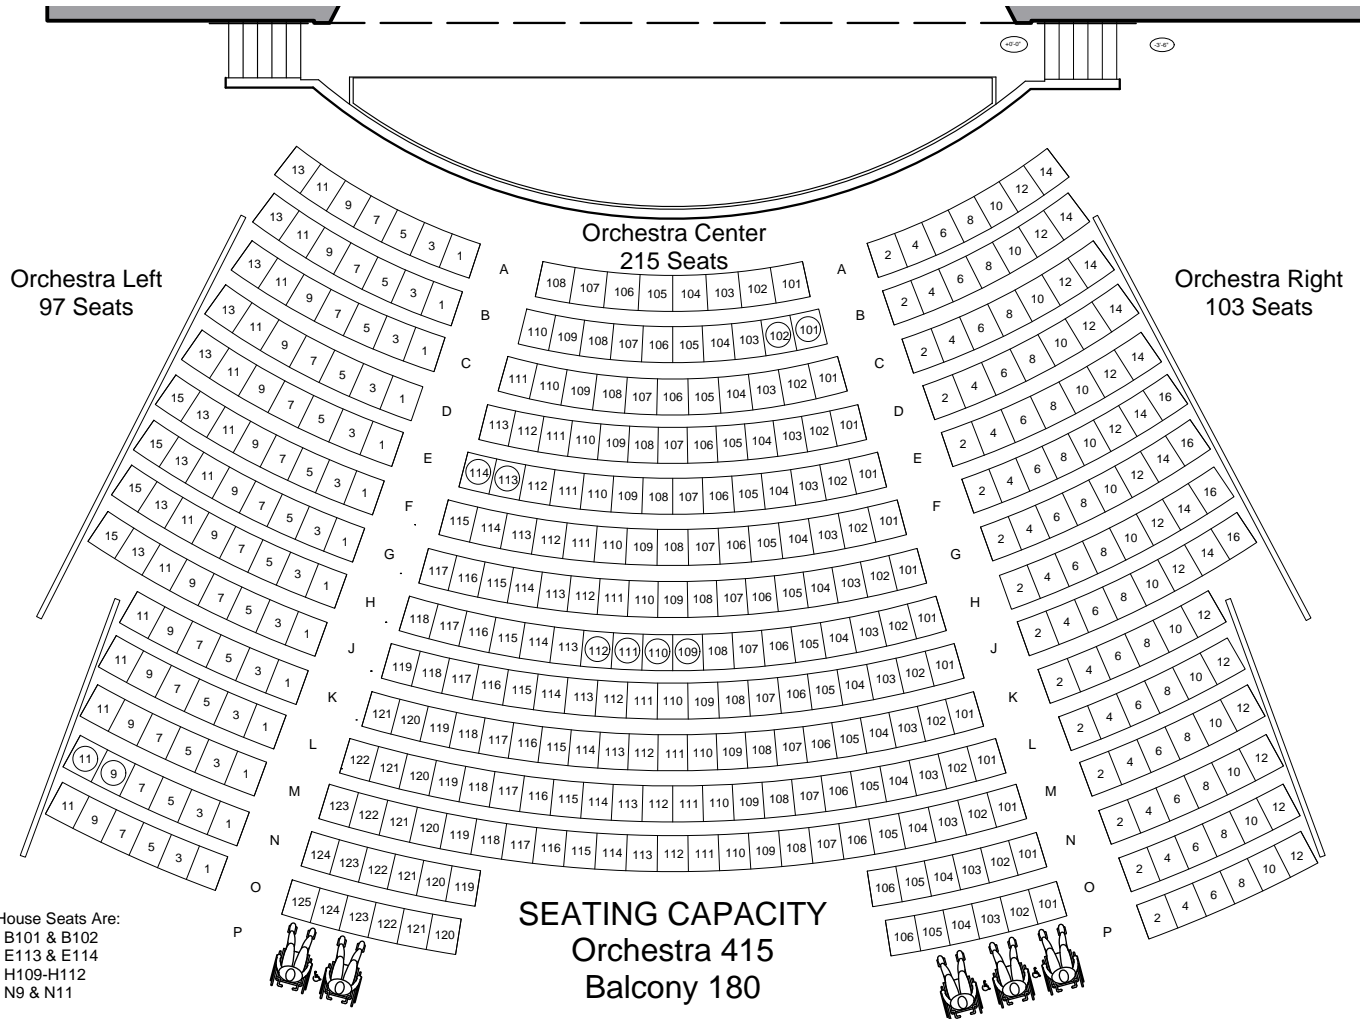

Gerald W. Lynch Theater Seating Chart

Hold ALL Handicapped Seats
Sell only if wheelchair seating is requested

Circles indicate house seats

SEATING IN THE BALCONY IS VIA STAIRS ONLY AND IS NOT WHEELCHAIR ACCESSIBLE.