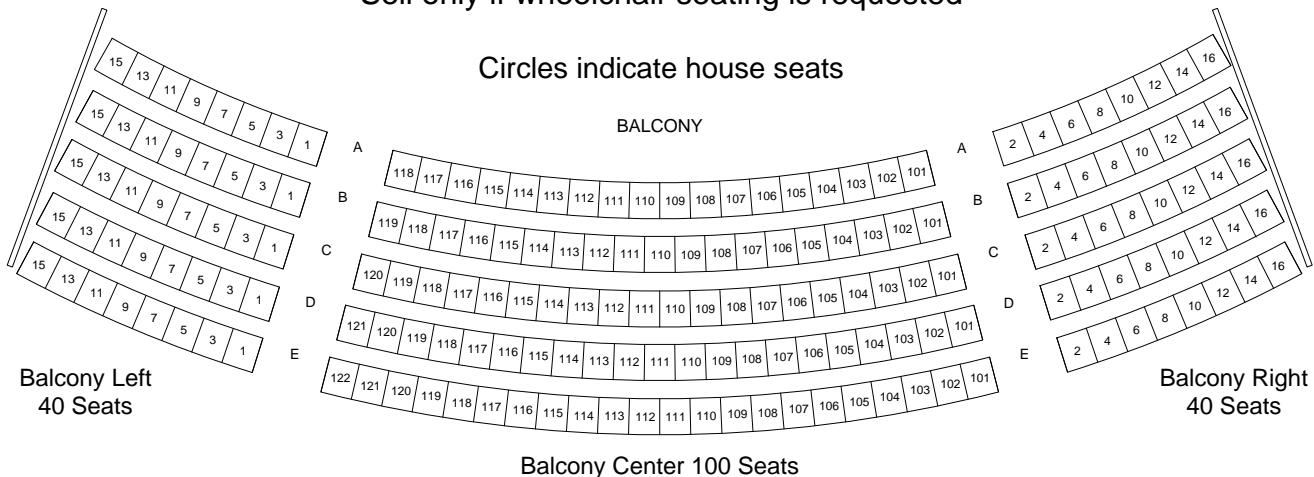

Gerald W. Lynch Theater Seating Chart

Hold ALL Handicapped Seats
Sell only if wheelchair seating is requested

Circles indicate house seats

SEATING IN THE BALCONY IS VIA STAIRS ONLY AND IS NOT WHEELCHAIR ACCESSIBLE.