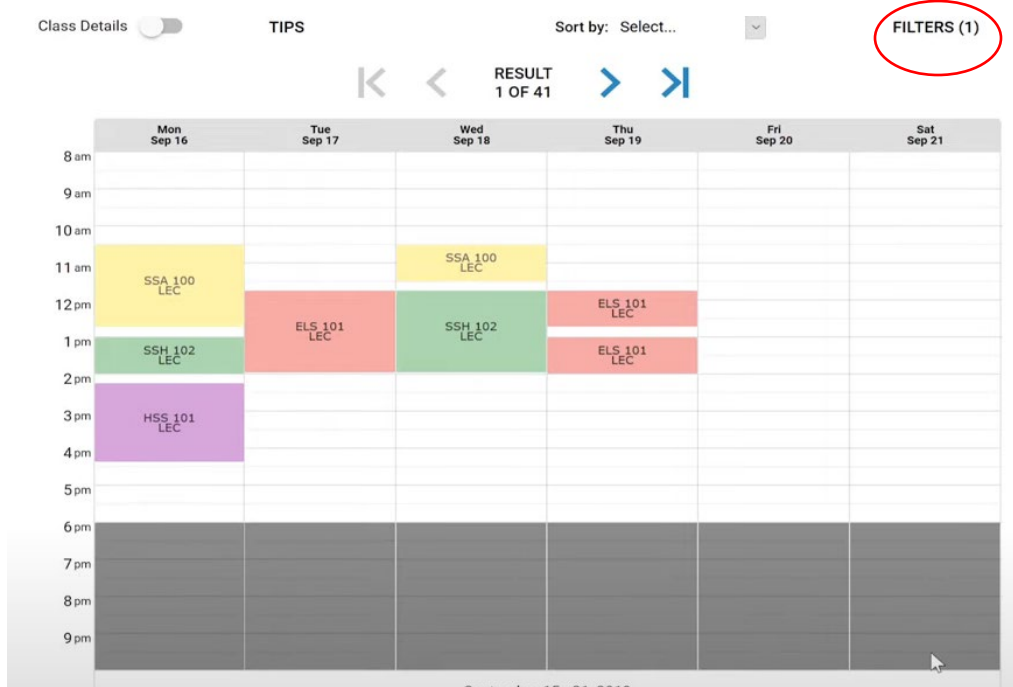

Class Remarks: LEC 5245, LEC 5246: Online Lab

SSA 100 **INTRODUCTION TO ANTHROPOLOGY**
LaGuardia Community College
Try all classes (4)

HSS 101 **INTRODUCTION TO HUMAN SERVICES**
LaGuardia Community College
Try all classes (4)

Expand detail on SSA 100

Schedule Builder will generate a new schedule based on the updates made to the session/semester selections

You can further your filter results by selecting the filter option

The class details slider option provides more information about a class such as available seats, class location & instructor

You can choose to block out times you do not wish to be in class by selecting a time slot and dragging to a designated time – or, select the filter option to indicate specific needs.

Schedule builder will automatically move all classes out of that time slot if able to create a new schedule view.