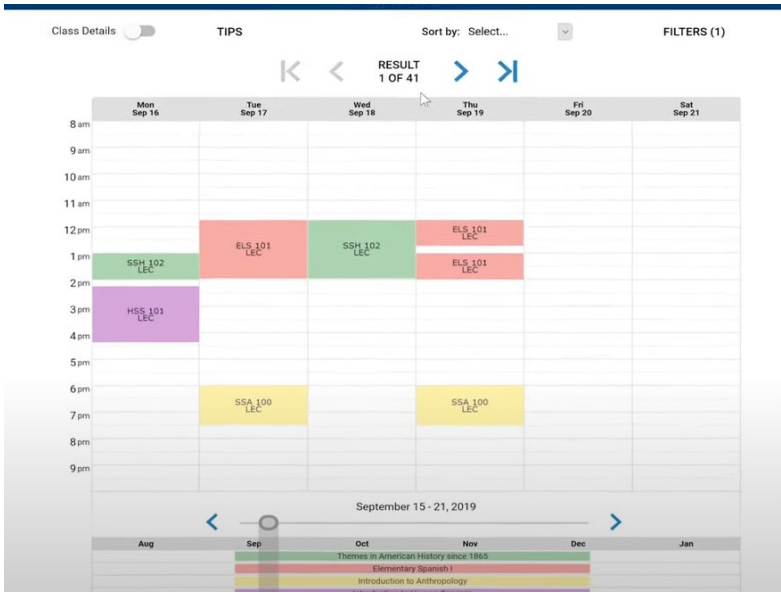

Session:
2019 Fall Term - Regular Academic Session

Classes:
 LEC 1735 LEC 1736 LEC 6823
SELECT ALL SELECT NONE

ELS 101 **ELEMENTARY SPANISH I**
LaGuardia Community College
Try all classes (15)

Description: This course for beginners is designed to develop listening, speaking, reading and writing skills through work in the classroom and the language laboratory.
CUNY Pathways: Flexible Core-World Cultures & Global Issues
Requirements: Pre/Co-requisite of CSE 95 OR ESL 97 is required.
Colleges:
 LaGuardia Community College

Session:
2019 Fall Term - Regular Academic Session

Classes:
 LEC 0420 LEC 0421 LEC 0422 LEC 0423
 LEC 0424 LEC 0425 LEC 0426 LEC 0427
 LEC 0428 LEC 0429 LEC 5245 LEC 5246
 LEC 5247 LEC 5248 LEC 5249
SELECT ALL SELECT NONE

Class Remarks: LEC 5245, LEC 5246: Online Lab

SSA 100 **INTRODUCTION TO ANTHROPOLOGY**
LaGuardia Community College
Try all classes (4)

HSS 101 **INTRODUCTION TO HUMAN SERVICES**
LaGuardia Community College
Try all classes (4)

Expand detail on SSA 100

Schedule Builder will generate a new schedule based on the updates made to the session/semester selections

You can further your filter results by selecting the filter option

The class details slider option provides more information about a class such as available seats, class location & instructor