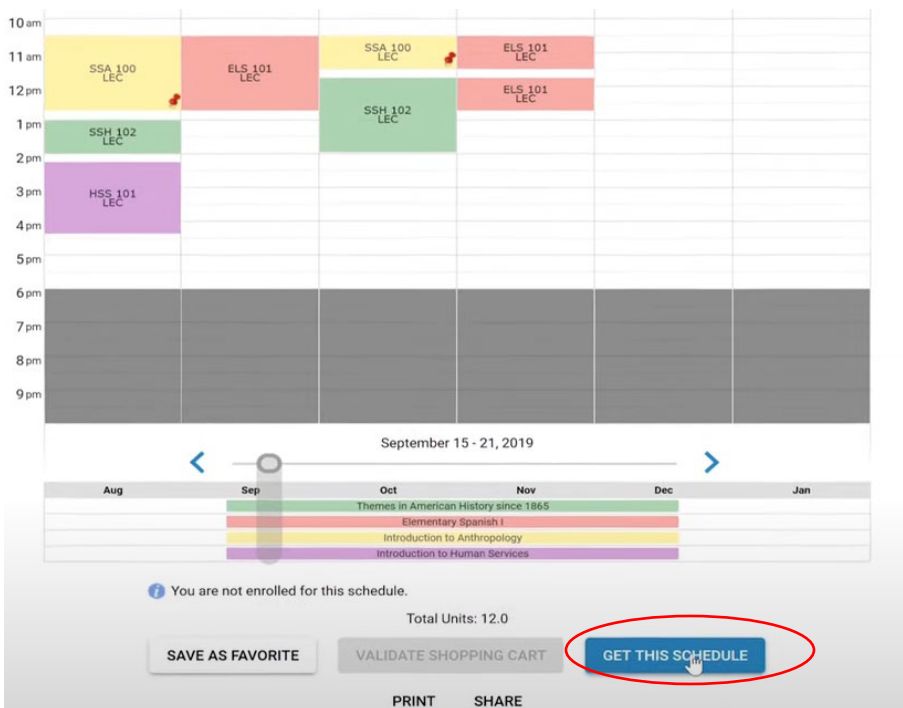

Expand detail on SSA 100

Schedule Builder will generate a new schedule based on the updates made to the session/semester selections

You can further your filter results by selecting the filter option

The class details slider option provides more information about a class such as available seats, class location & instructor

You can choose to block out times you do not wish to be in class by selecting a time slot and dragging to a designated time – or, select the filter option to indicate specific needs.

Schedule builder will automatically move all classes out of that time slot if able to create a new schedule view.

Once you have chosen a class that works for your schedule, pin the class by clicking on it

Schedule builder will create the schedule by further reducing the available options.

Once you are satisfied with the schedule, click on "Get this schedule"