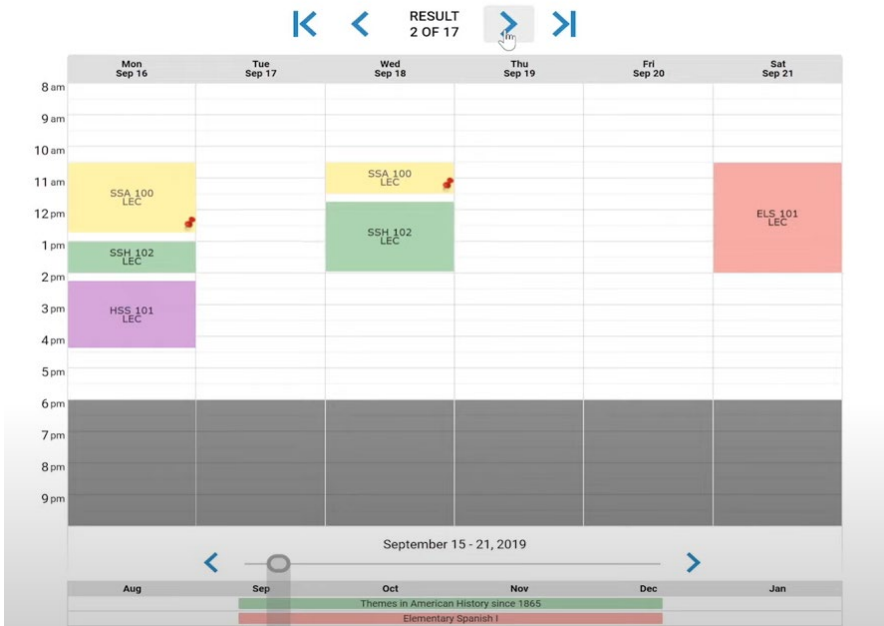

Expand detail on SSA 100

Schedule Builder will generate a new schedule based on the updates made to the session/semester selections

You can further your filter results by selecting the filter option

The class details slider option provides more information about a class such as available seats, class location & instructor

You can choose to block out times you do not wish to be in class by selecting a time slot and dragging to a designated time – or, select the filter option to indicate specific needs.

Schedule builder will automatically move all classes out of that time slot if able to create a new schedule view.

Once you have chosen a class that works for your schedule, pin the class by clicking on it

Schedule builder will create the schedule by further reducing the available options.

Once you are satisfied with the schedule, click on "Get this schedule"