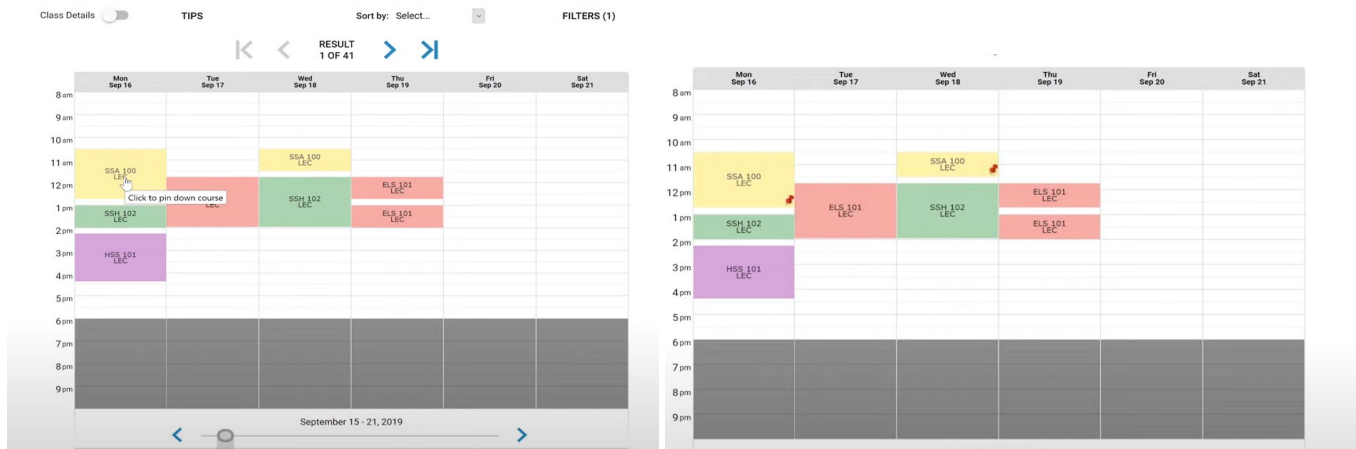

Once you have chosen a class that works for your schedule, pin the class by clicking on it