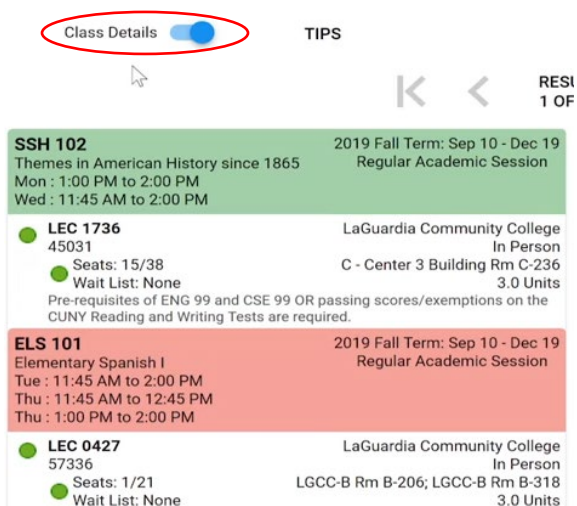

Class Remarks: LEC 5245, LEC 5246: Online Lab

SSA 100 **INTRODUCTION TO ANTHROPOLOGY**
LaGuardia Community College
Try all classes (4)

HSS 101 **INTRODUCTION TO HUMAN SERVICES**
LaGuardia Community College
Try all classes (4)

Expand detail on SSA 100

Schedule Builder will generate a new schedule based on the updates made to the session/semester selections

You can further your filter results by selecting the filter option

The class details slider option provides more information about a class such as available seats, class location & instructor

You can choose to block out times you do not wish to be in class by selecting a time slot and dragging to a designated time – or, select the filter option to indicate specific needs.

Schedule builder will automatically move all classes out of that time slot if able to create a new schedule view.