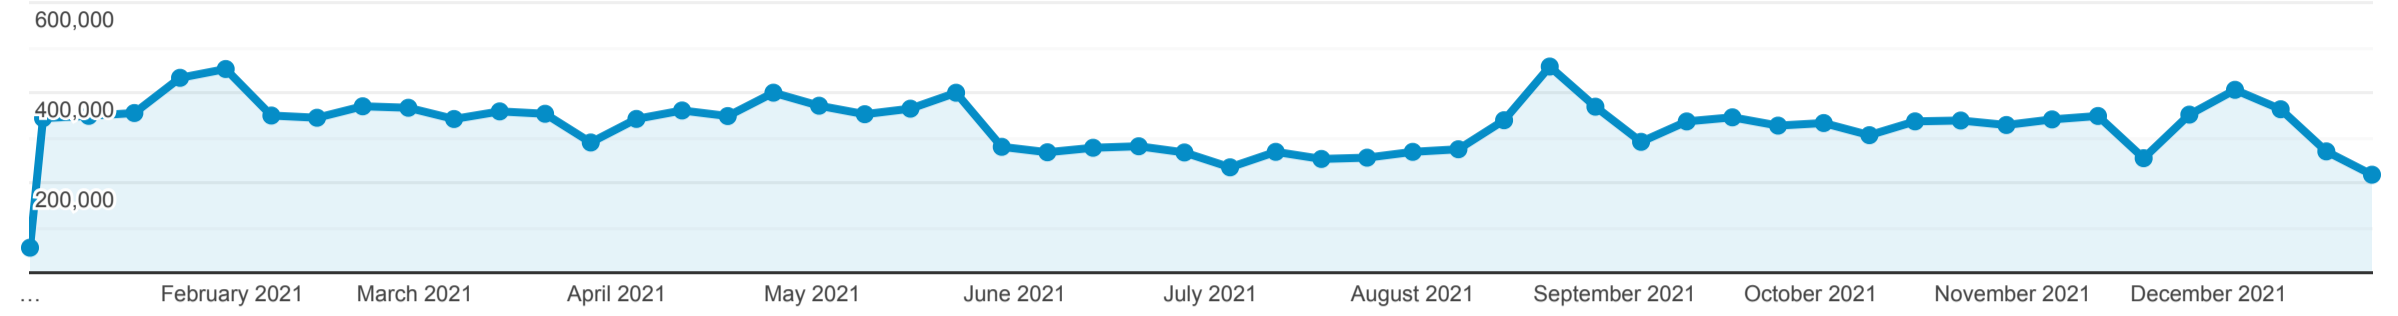

Pages

Jan 1, 2021 - Dec 31, 2021

All Users
100.00% Pageviews

Explorer

Pageviews

Page	Pageviews	Unique Pageviews	Avg. Time on Page	Entrances	Bounce Rate	% Exit	Page Value
	17,226,914 % of Total: 100.00% (17,226,914)	7,114,430 % of Total: 100.00% (7,114,430)	00:00:53 Avg for View: 00:00:53 (0.00%)	4,114,897 % of Total: 100.00% (4,114,897)	1.04% Avg for View: 1.04% (0.00%)	23.89% Avg for View: 23.89% (0.00%)	\$0.00 % of Total: 0.00% (\$0.00)
1. /	3,132,642 (18.18%)	1,243,615 (17.48%)	00:00:52	1,177,942 (28.63%)	1.06%	23.50%	\$0.00 (0.00%)
2. /webmail-email	2,398,759 (13.92%)	1,023,496 (14.39%)	00:01:15	947,685 (23.03%)	0.20%	39.20%	\$0.00 (0.00%)
3. /blackboard	955,467 (5.55%)	424,915 (5.97%)	00:01:45	254,355 (6.18%)	0.20%	39.39%	\$0.00 (0.00%)
4. /webapps	707,461 (4.11%)	284,991 (4.01%)	00:00:55	96,541 (2.35%)	0.32%	18.52%	\$0.00 (0.00%)
5. /majors	366,192 (2.13%)	131,415 (1.85%)	00:01:18	51,172 (1.24%)	0.39%	26.72%	\$0.00 (0.00%)
6. /undergraduate-studies	242,499 (1.41%)	92,868 (1.31%)	00:00:11	5,948 (0.14%)	0.62%	3.73%	\$0.00 (0.00%)
7. /admissions	232,810 (1.35%)	91,722 (1.29%)	00:00:18	25,398 (0.62%)	0.36%	7.82%	\$0.00 (0.00%)
8. /graduate	216,479 (1.26%)	81,848 (1.15%)	00:00:41	22,685 (0.55%)	0.33%	16.17%	\$0.00 (0.00%)
9. /academic-calendar	206,218 (1.20%)	96,357 (1.35%)	00:01:09	76,436 (1.86%)	0.51%	39.17%	\$0.00 (0.00%)
10. /academics	200,860 (1.17%)	79,398 (1.12%)	00:00:12	9,202 (0.22%)	0.33%	4.33%	\$0.00 (0.00%)
11. /undergraduate	184,627 (1.07%)	75,293 (1.06%)	00:00:33	14,217 (0.35%)	0.75%	11.57%	\$0.00 (0.00%)
12. /masters-programs	183,659 (1.07%)	70,266 (0.99%)	00:00:23	25,506 (0.62%)	0.28%	8.62%	\$0.00 (0.00%)
13. /graduate-studies	176,408 (1.02%)	69,576 (0.98%)	00:00:17	12,165 (0.30%)	0.30%	7.57%	\$0.00 (0.00%)
14. /students	144,659 (0.84%)	55,461 (0.78%)	00:00:33	8,494 (0.21%)	0.26%	10.79%	\$0.00 (0.00%)
15. /Career-services	141,622 (0.82%)	57,469 (0.81%)	00:01:03	39,814 (0.97%)	1.09%	27.79%	\$0.00 (0.00%)
16. /minors	119,682 (0.69%)	38,166 (0.54%)	00:01:41	14,755 (0.36%)	0.31%	20.90%	\$0.00 (0.00%)
17. /academic-advisement-center	111,136 (0.65%)	45,132 (0.63%)	00:01:27	25,651 (0.62%)	0.42%	23.05%	\$0.00 (0.00%)
18. /master-arts-forensic-psychology	110,458 (0.64%)	39,947 (0.56%)	00:00:36	16,919 (0.41%)	0.38%	15.21%	\$0.00 (0.00%)
19. /faculty-staff	106,616 (0.62%)	39,184 (0.55%)	00:00:30	8,185 (0.20%)	0.23%	11.50%	\$0.00 (0.00%)
20. /tuition-financial-aid	101,204 (0.59%)	41,499 (0.58%)	00:00:29	10,829 (0.26%)	0.36%	11.53%	\$0.00 (0.00%)
21. /housing	86,201 (0.50%)	33,209 (0.47%)	00:01:14	12,642 (0.31%)	0.52%	25.15%	\$0.00 (0.00%)
22. /application-deadlines	80,511 (0.47%)	34,986 (0.49%)	00:01:01	21,610 (0.53%)	0.38%	25.98%	\$0.00 (0.00%)
23. /applynow	80,120 (0.47%)	36,200 (0.51%)	00:00:16	13,036 (0.32%)	0.46%	8.51%	\$0.00 (0.00%)
24. /user/login	78,656 (0.46%)	25,070 (0.35%)	00:00:35	16,204 (0.39%)	0.19%	13.98%	\$0.00 (0.00%)
25. /about-john-jay	75,719 (0.44%)	31,740 (0.45%)	00:00:24	6,297 (0.15%)	0.79%	12.21%	\$0.00 (0.00%)
26. /undergraduate-tuition-fees	69,904 (0.41%)	25,649 (0.36%)	00:00:50	5,408 (0.13%)	0.11%	18.15%	\$0.00 (0.00%)
27. /commencement-0	67,609 (0.39%)	24,297 (0.34%)	00:00:46	15,928 (0.39%)	0.37%	19.94%	\$0.00 (0.00%)
28. /jay-express-services-and-em-call-center	63,472 (0.37%)	25,737 (0.36%)	00:01:18	16,272 (0.40%)	0.40%	24.80%	\$0.00 (0.00%)